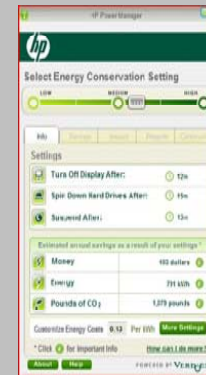

HP Upline

Includes **6 months FREE** of **UNLIMITED**
Back Up and Recovery, Data Migration,
Remote Access, Share & Publish documents