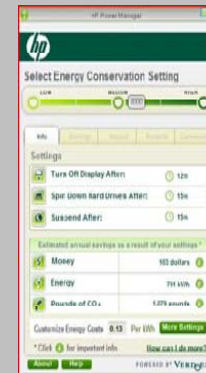

HP Smart Choice – SMB Desktops

Smart Buys

Advanced Desktops

dc7800 – Intel, Energy Star 4.0 / EPEAT Gold, 3/3/3 warranty

Good

SC SKU X73277
$779

UPGRADE!
$100 more =
-Faster processor
-FREE 19" monitor
-FREE 1GB memory
(3GB Total Memory)

Desktop Features:
SFF/Core 2 Duo E4600
1GB Memory, 80GB HD,
DVD/RW w/LightScribe,
Vista Downgrade to XP Pro
FREE: 1GB HP Memory
($36 total savings)

Energy Star 4.0

Better

SC SKU X73282
$899

UPGRADE!
$370 more =
-Quad-Core
-2 x 80 GB HDs
-RAID 1
-FREE 22" monitor
-FREE 1GB memory
(3GB Total Memory)

Desktop Features:
SFF/Core 2 Duo E8300
2GB Memory, 80GB HD,
DVD/RW w/LightScribe
Vista Downgrade to XP Pro
FREE: 1GB HP Memory,
HP 1908w LCD!
($255 total savings)

Energy Star 4.0

Best

SC SKU X73296
$1,269

UPGRADE!
$370 more =
-Quad-Core
-2 x 80 GB HDs
-RAID 1
-FREE 22" monitor
-FREE 1GB memory
(3GB Total Memory)

Desktop Features:
SFF/Core2Quad Q9300
2GB Memory, 2x80GB HD,
RAID 1, DVD/RW w/LightScribe
Vista Downgrade to XP Pro
FREE: 1GB HP Memory,
HP L2208w LCD!
($315 total savings)

Energy Star 4.0

HP Total Care

Green to Gold

With Total Care YOU can delegate your IT.

FOR ONLY $1:

- 6 free months of HP Upline Data Back-up & Migration
- HP Power Manager Software
- HP Recycling for two PCs

A $75 value for just $1!!!!

Softchoice SKU: X88475

HP Upline

Includes **6 months FREE of UNLIMITED** Back Up and Recovery, Data Migration, Remote Access, Share & Publish documents

HP Power Manager

Individual client power management to help itemize power and cost savings – so you can **impact** the environment, and your **BUDGET!**

HP Recycling

Recycle up to 2 Units FREE! Scheduled drop-off or pickup, data sensitive hard drive disposal, and Certificate of Destruction