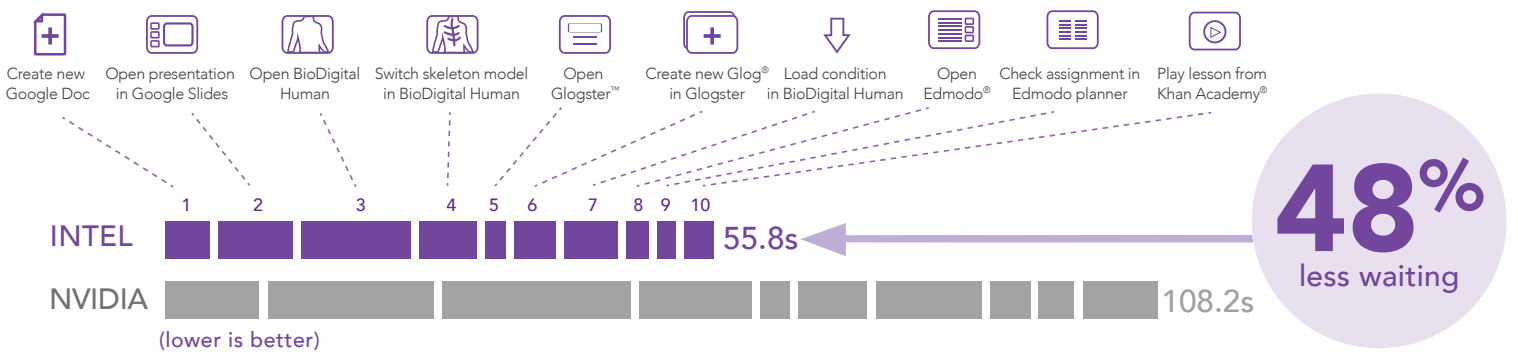

Less waiting, more time learning in history class

Less waiting, more time learning in science class

Engage students with smoother zooming and 3D maps

We experienced smoother zooming in Google Maps on the Dell Chromebook powered by Intel. Plus, it supported Google's 3D map view. The NVIDIA processor-based Chromebook took longer to render map images when zooming, and didn't support 3D view.