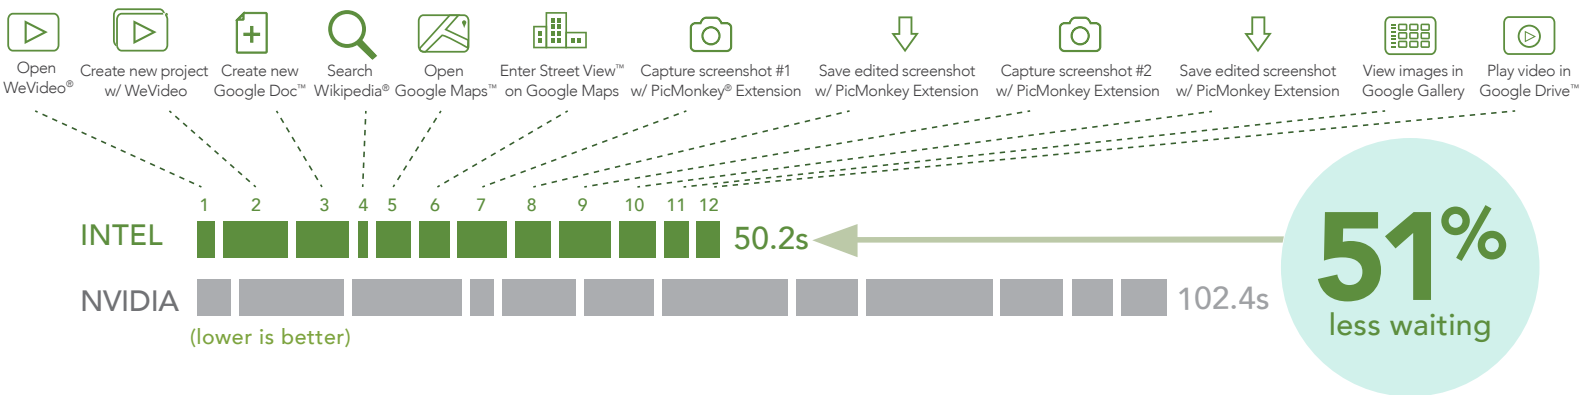

Less waiting, more time learning in history class

Less waiting, more time learning in science class

Engage students with smoother zooming and 3D maps

We experienced smoother zooming in Google Maps on the Dell Chromebook powered by Intel. Plus, it supported Google's 3D map view. The NVIDIA processor-based Chromebook took longer to render map images when zooming, and didn't support 3D view.