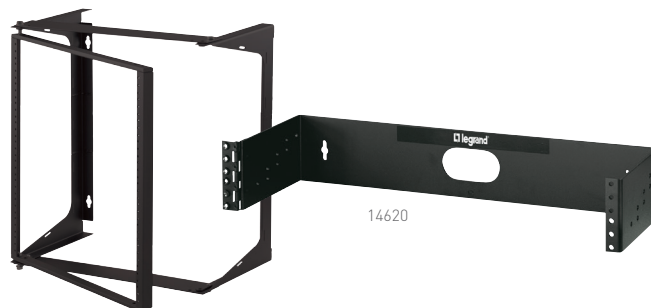

14615

14620

Wall Mounts

SKU	Item Description
14609	8U Wall Mount Open Frame Rack - 12in Deep
14610	15U Wall Mount Open Frame Rack - 12in Deep
14611	30U Wall Mount Open Frame Rack - 12in Deep
14612	8U Wall Mount Open Frame Rack - 18in Deep
14613	15U Wall Mount Open Frame Rack - 18in Deep
14614	30U Wall Mount Open Frame Rack - 18in Deep
14615	11U Swing Out Wall Mount Open Frame Rack - 18in Deep
14616	19U Swing Out Wall Mount Open Frame Rack - 18in Deep
14617	11U Swing Out Wall Mount Open Frame Rack - 25in Deep
14618	12U Hinged Wall Mount Open Frame Rack - 18in Deep
14619	25U Hinged Wall Mount Open Frame Rack - 18in Deep

Wall Mount Brackets

SKU	Item Description
14620	2Ux19in Hinged Wall Mount Bracket
14621	3Ux19in Hinged Wall Mount Bracket
14622	4Ux19in Hinged Wall Mount Bracket
14623	2Ux19in Vertical Wall Mount Bracket
14624	3Ux19in Vertical Wall Mount Bracket
14625	4Ux19in Vertical Wall Mount Bracket

Follow Us