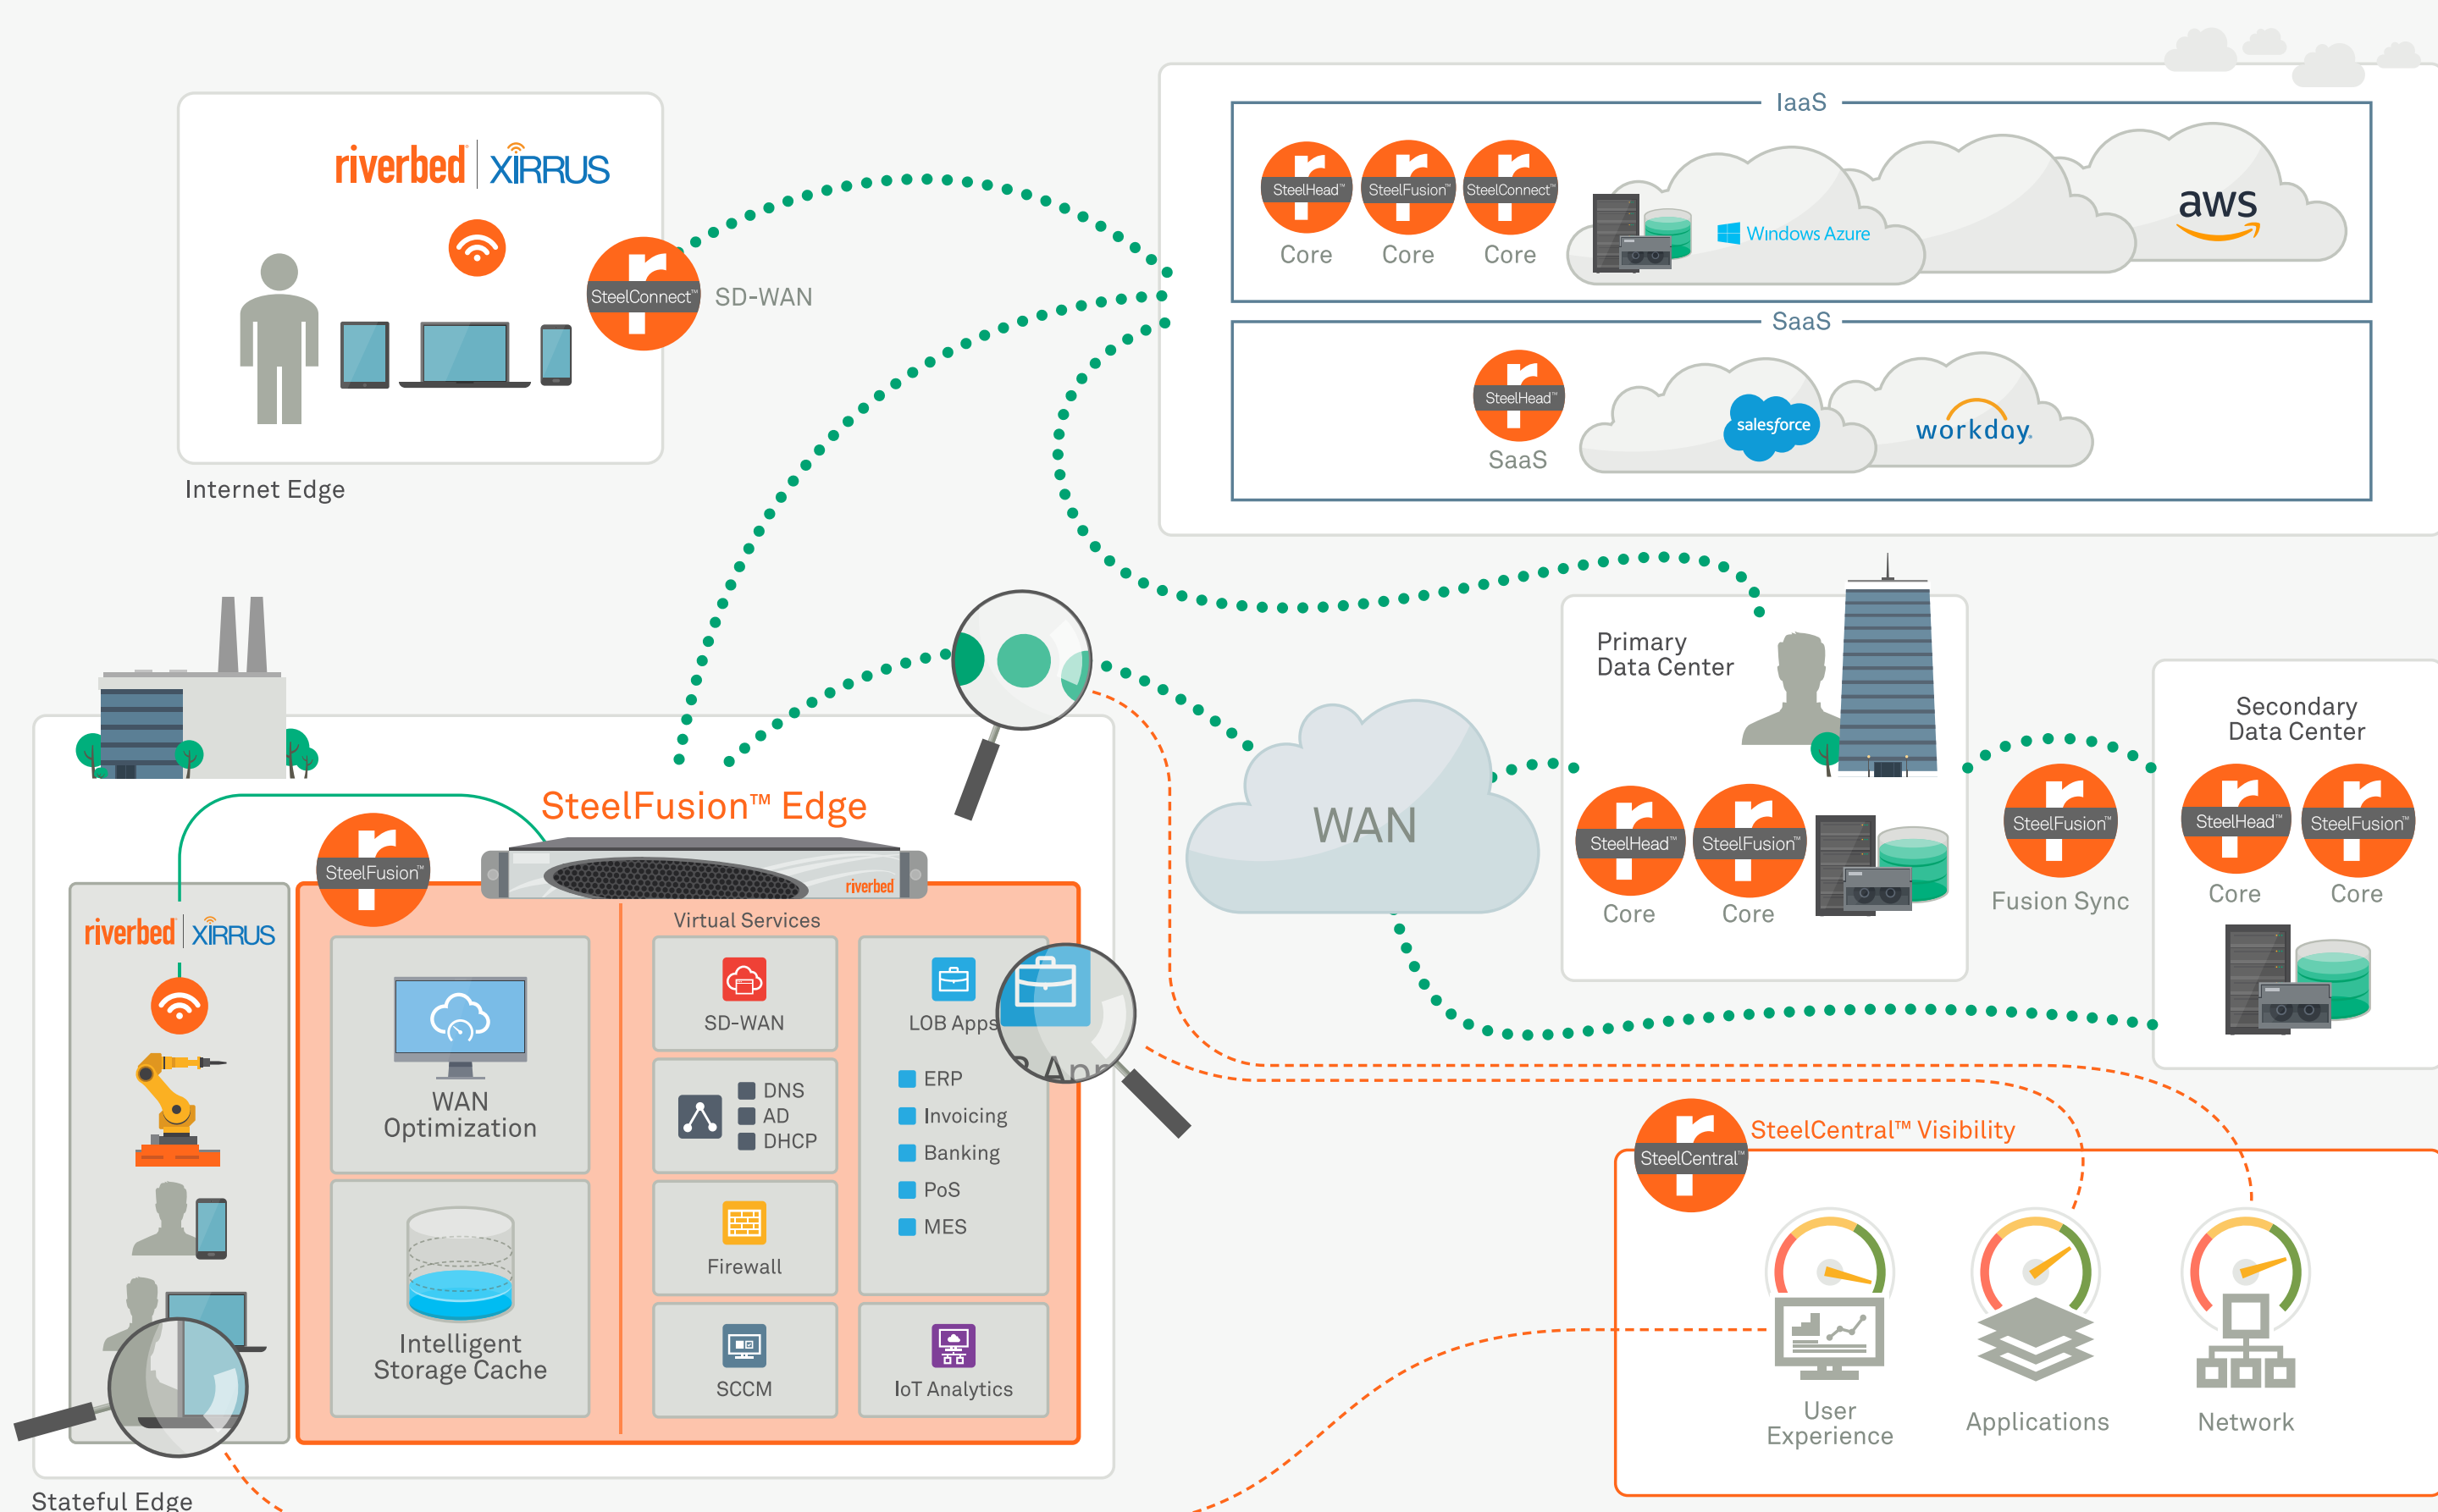

#### Complexity

Cloud increases complexity at edge and can slow corporate cloud adoption initiatives

#### Not keeping pace

Not keeping pace with speed of business can mean not being ready for a store opening because a POS system wasn't operational in time, or missing quarter end reporting because of a data glitch at the eleventh hour

### FUTURE PROOF EDGE IT WITH RIVERBED CLOUD EDGE

**SD-WAN** for simplifying hybrid network design, management and cloud connectivity

**WAN optimization** to accelerate cloud, SaaS and on-premises apps

An extensible services platform for tighter integration and easier management of critical third-party services

**Edge data services** to protect data and simplify and accelerate IT operations

**Performance monitoring** for apps, networks, and user experience, on and off the cloud

**Cloud-enabled WiFi** designed to adapt to real-time demands of all users, applications and IoT connectivity