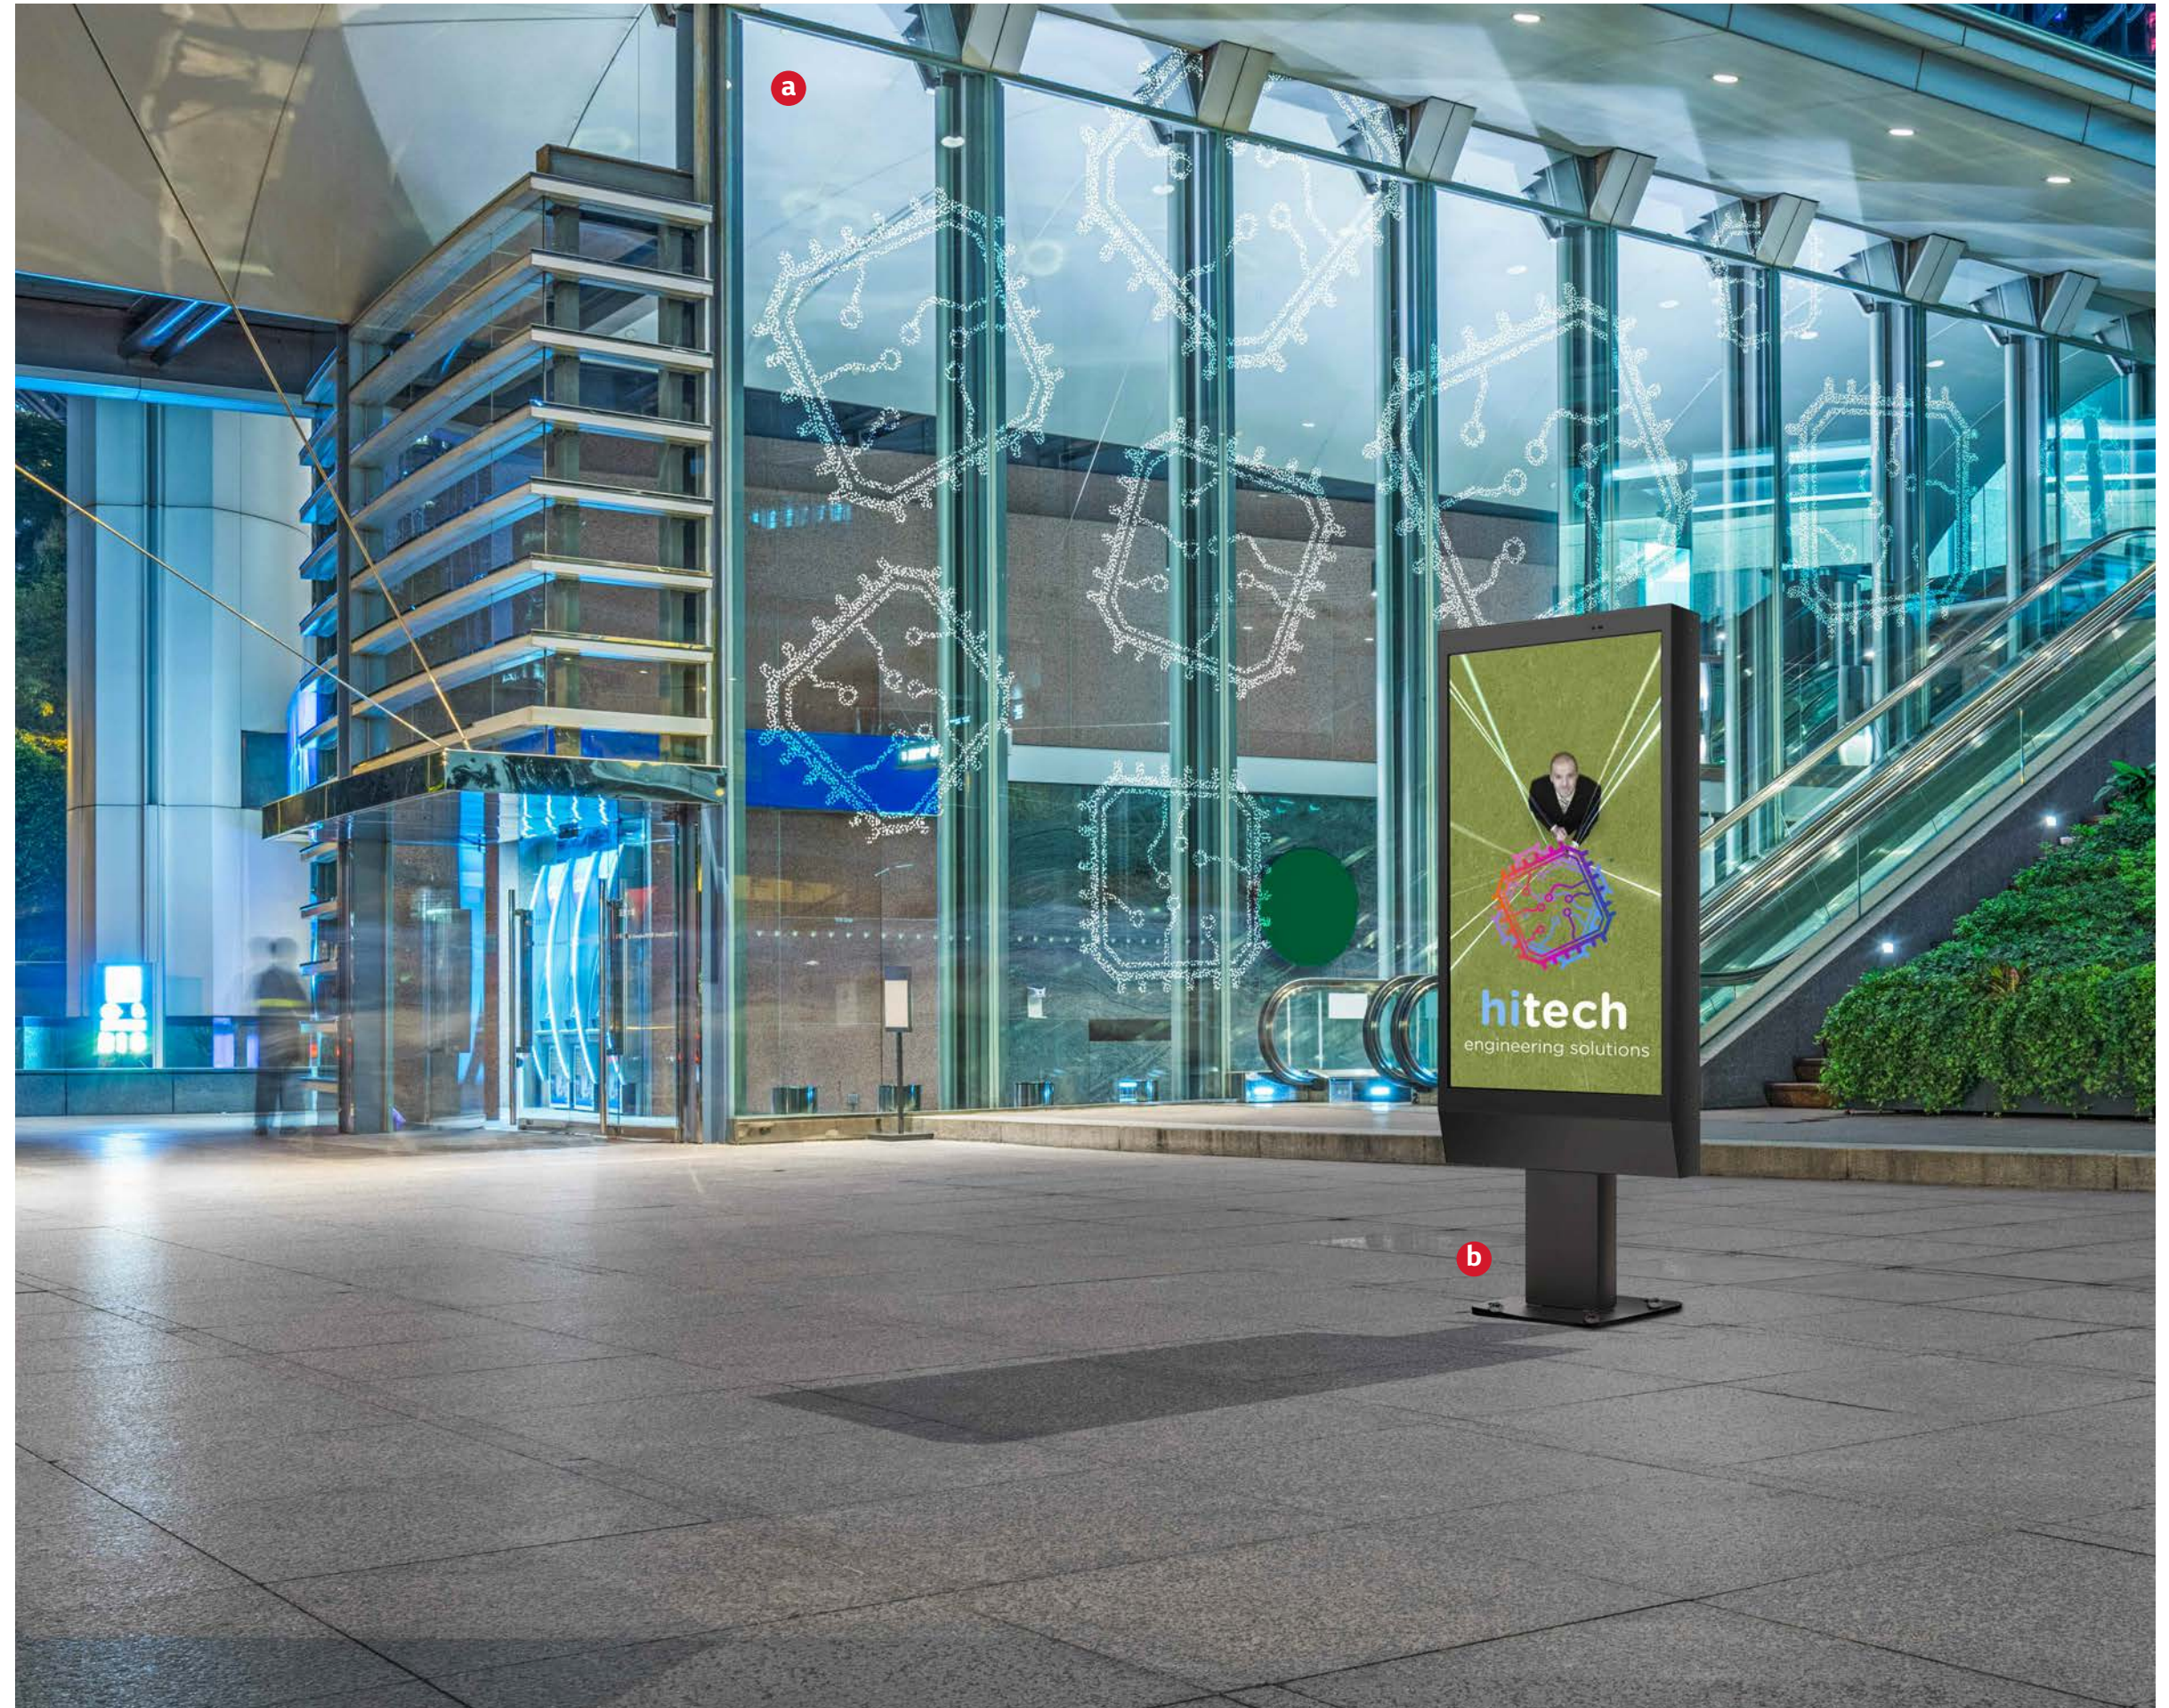

LOOKBOOK Corporate

- **a** **Transparent LED Film - LAT300MT1**
  - 30 mm (Silicone OCA) Pixel Pitch
  - Brightness 1,000 cd/m²
  - ≥00,000:1 Contrast Ratio
  - Viewing Angle 120 x 120
  - Dimensions 17.9" {w} x 11.8" {h} x 3.0" {d}
  - Scalable and Flexible
  - Self-Adhesive
  - 256 Pixels per LED Film

- **b** **Outdoor Display - 75XE3C**
  - 75" Class 74.5" measured diagonal
  - High brightness 3,000cdm² {Typ.} 2,400cd/m² {min} through front protective glass
  - 3840 x 2160 {UHD}, M+
  - 1200:1 Contrast Ratio
  - Surface Treatment Hard coating {2H}, Anti-glare treatment of the front polarizer {Haze 3% {Typ.}}
  - Operation Temperature -30 °C to 50 °C
  - Operation Humidity 5 % to 100 %
  - Direct Sunlight Yes
  - Dust | Water Proofing IP 56