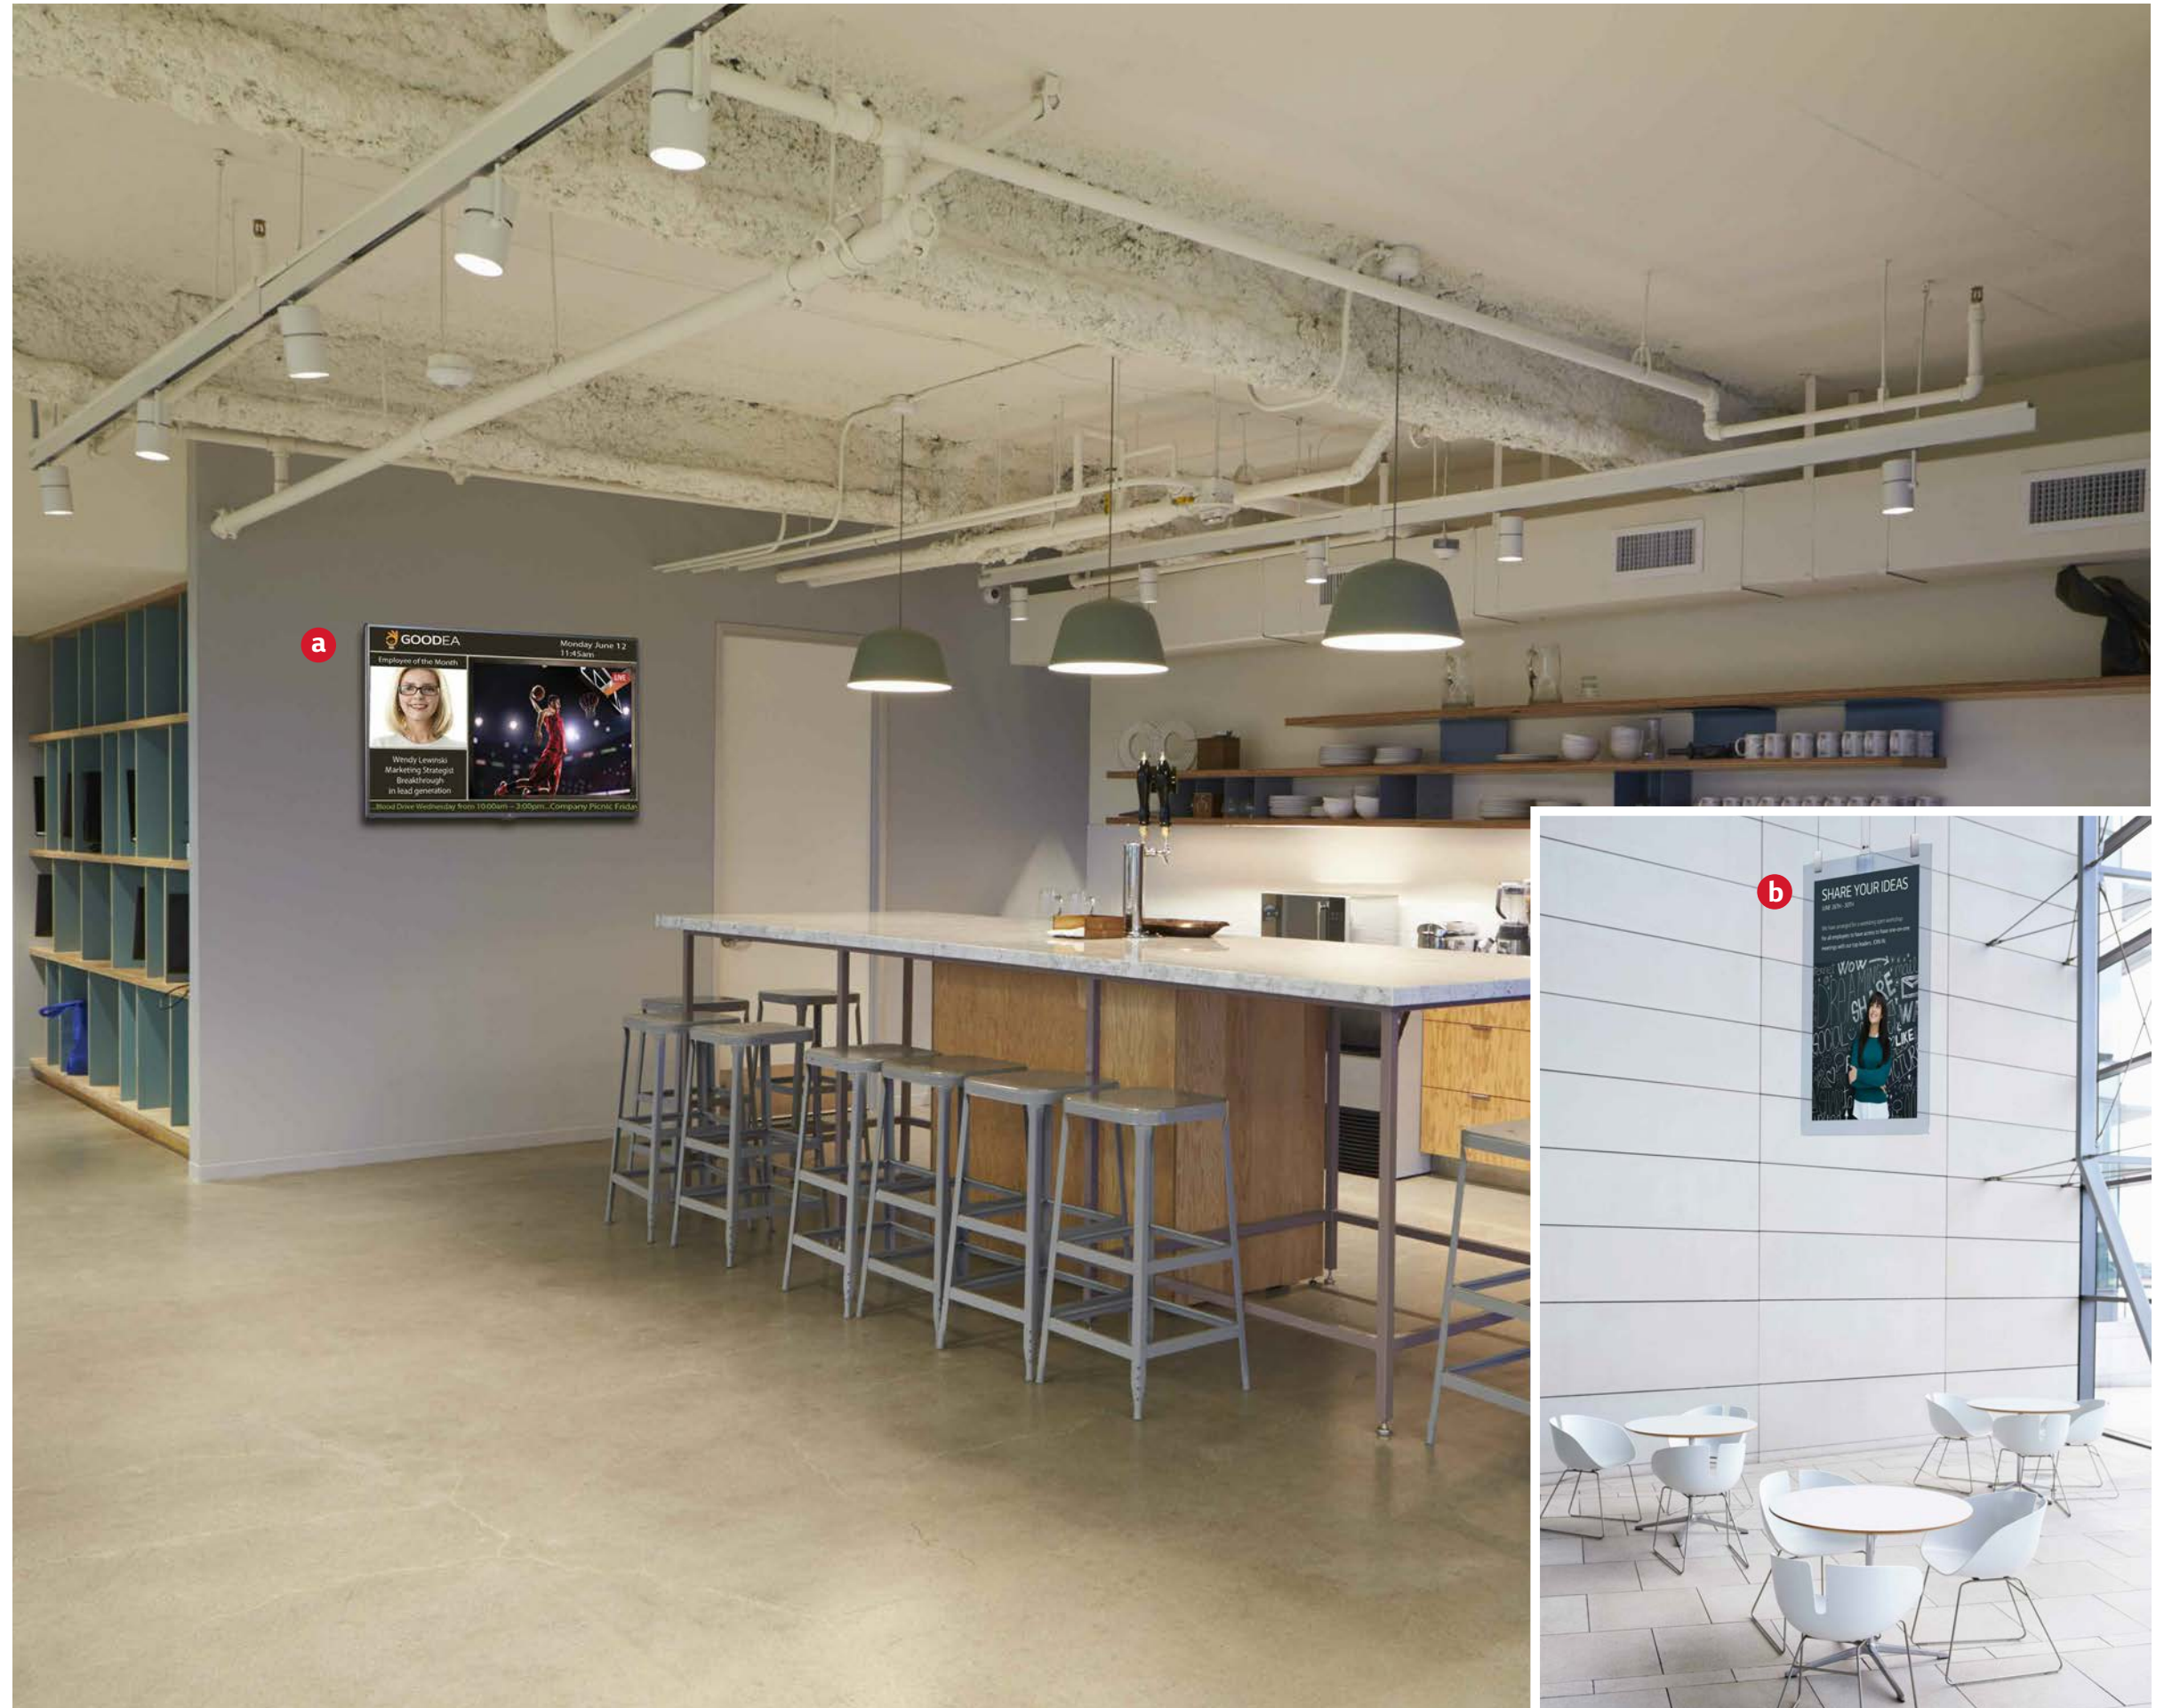

Layout 9
LOOKBOOK
Corporate

1. **a SuperSign™ Commercial TV - 55LW540S**
2. 55" Class 54.9" diagonal
   - 1920 x 1080 {FHD}
   - Brightness 300cd/m²
   - Bezel Width {L/R, U, B} : on bezel based {mm} 12.9, 12.9, 15.9
   - Bezel Width {L/R, U, B} : off bezel based {mm} 10.4, 10.4, 13.4
   - SuperSign Lite, SuperSign C, SuperSign Simple Editor
   - Triple XD Engine
   - Dynamic Color Enhancer
   - Clear Voice

1. **b Dual-View Flat OLED Display - 55EH5C**
2. 55" class
   - 1920 x 1080 FHD
   - Brightness 100|400cd/m² {APL100% | 25%} average picture level
   - Bezel Width: 2.2mm {T,B,L,R off-bezel}
   - Available in three types of installation
     - Ceiling Mount
     - Wall Mount
     - Floor Standing
   - Portrait and landscape orientation
   - SuperSign W-Lite | C

"a" Actual image from Marriott Hotel's Fitness On-Demand. "b" Images are simulated.