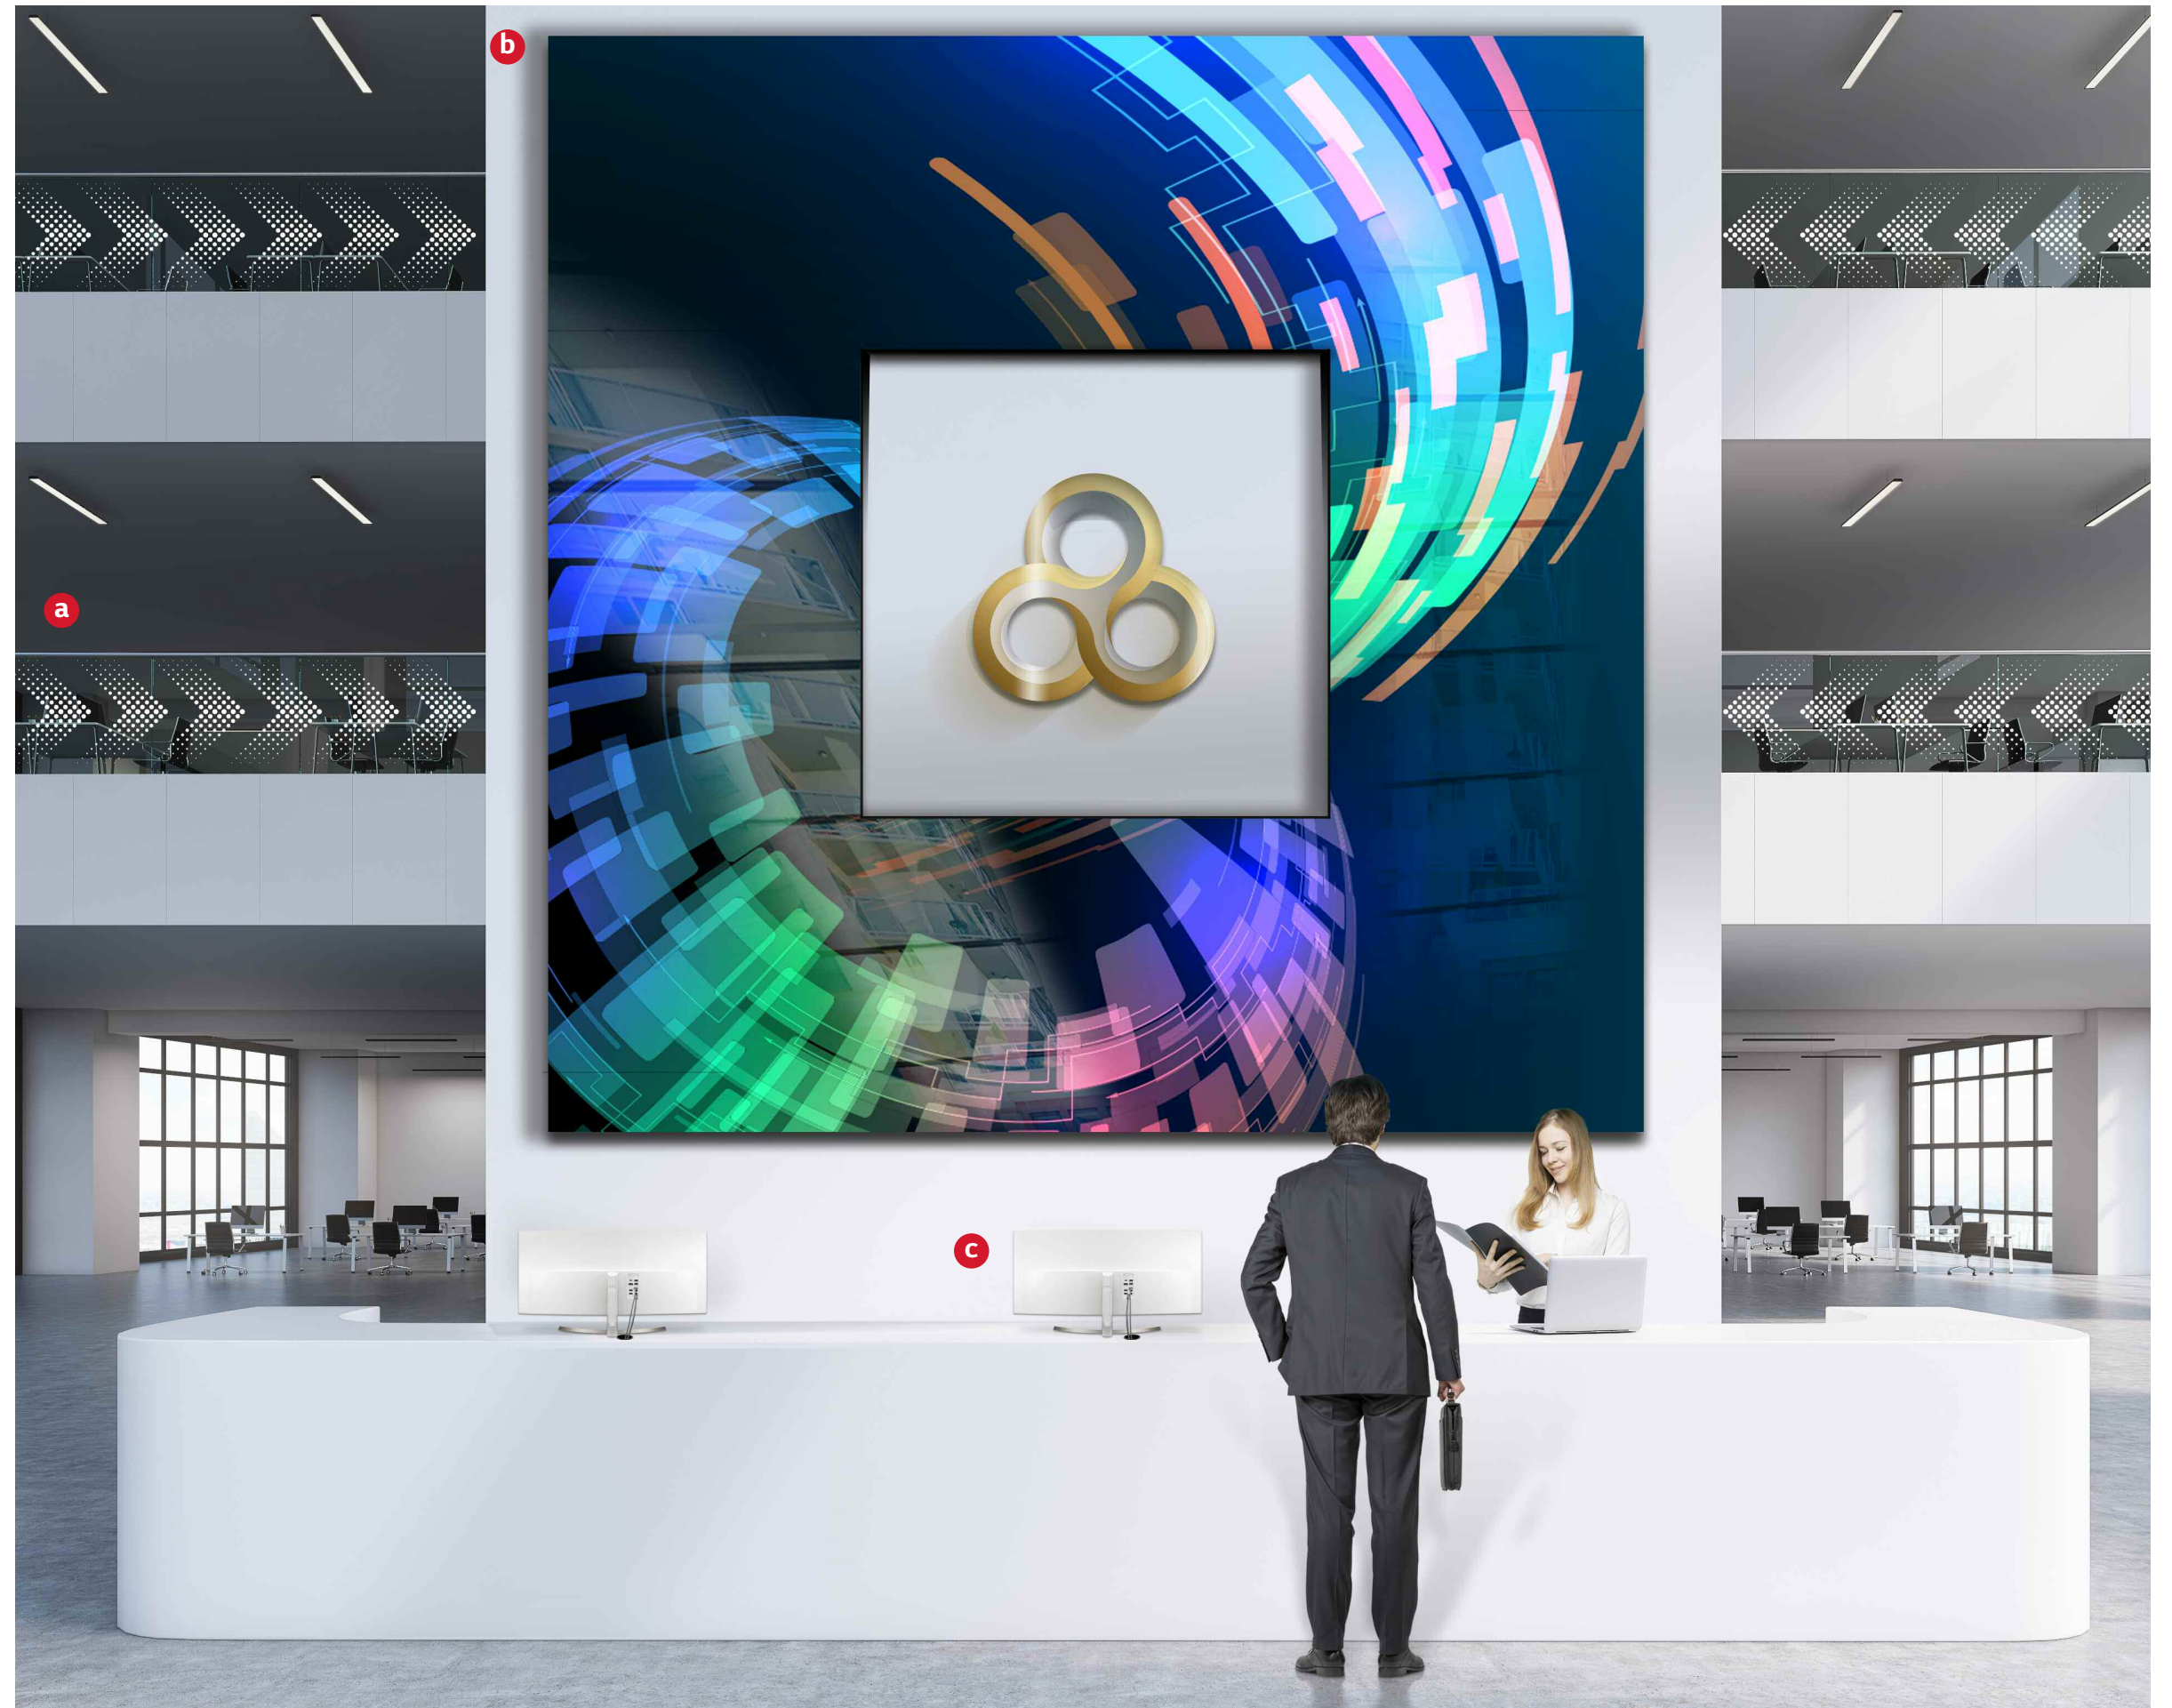

LOOKBOOK *Corporate*

LOOKBOOK Corporate

- a** **Transparent LED Film - LAT300MT1**
- 30 mm (Silicone OCA) Pixel Pitch
 - Brightness 1,000 cd/m²
 - ≥00,000:1 Contrast Ratio
 - Viewing Angle 120 x 120
 - Dimensions 17.9" {w} x 11.8" {h} x 3.0" {d}
 - Scalable and Flexible
 - Self-Adhesive
 - 256 Pixels per LED Film
- b** **Direct View Indoor LED - LAP Series**
- High brightness 1,000 | 1,200 nit
 - 6000:1 Super contrast ratio
 - Visual Viewing Angle {Horizontal} 160° {Vertical} 140°
 - LG Dynamic Contrast Algorithm
 - SuperSign Lite | SuperSign C | SuperSign
 - Simple Editor
 - webOS
 - Refresh Rate: 1920 Hz
- c** **WQHD+ IPS Curved Ultrawide Monitor - 38CB99-W**
- 37.5" 21:9 Curved UltraWide™
 - 3840x1600
 - AMD FreeSync™ Technology
 - 1 ms Motion Blur Reduction
 - USB Type C
 - USB 3.0 Quick Charge
 - Bluetooth Speakers
 - sRGB over 99%, Color Calibrated
 - Black Stabilizer, Dynamic Action Sync
 - OnScreen Control / My Display Presets / Screen Split 2.0 (PIP Mode)
 - Tilt / Height Adjustable Stand

LOOKBOOK Corporate

- a Wallpaper OLED Display - 55EJ5D**
 - 55" class
 - 1920 x 1080 FHD
 - Brightness 100/400cd/m² {APL100% | 25%} average picture level
 - Bezel Width: 1.2mm {T, B, L, R offset bezel}
 - Available in two types of installation
 - Ceiling Mount
 - Wall Mount
 - Hard Coating {2H}, anti-reflective treatment of the front polarizer {1.0% reflective typ}
 - Portrait and landscape orientation
 - SuperSign® Premium

LOOKBOOK Corporate

a Open-Frame Curved OLED Displays - 55EF5C

- 55" class
- 1920 x 1080 FHD
- Brightness 100/400cd/m² {APL100% | 25%} average picture level
- Bezel Width: 7.2mm {T,B,L,R off-bezel}
- Available in arched, curved, concave and convex by using OLED Module | Signage Box and T-Con Box | Cables
- Maximum Curvature in Portrait: 1,500R
Radius: 1,500mm
Circumference: 9,420mm
- Maximum Curvature in Landscape: 2,000R
Radius: 2,000mm
Circumference: 12,560mm