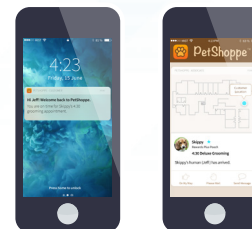

Bluetooth® LE Engagement

Mist is the only vendor to deliver high accuracy location services without requiring battery beacons. By virtualizing the indoor location experience, Mist has changed the indoor location game.

Bluetooth® LE Asset Visibility

Location-based Insight

VIRTUAL BEACONS ENSURE SEAMLESS ENGAGEMENT WITH CUSTOMERS

- Freedom to create push notifications anywhere with virtual beacons
- Deploy unlimited virtual beacons and move easily using software (UI or APIs)
- Provide turn-by-turn directions with sub second latency
- Proximity notifications with 1-3 meter accuracy
- Location-based advertising

EASILY LOCATE PEOPLE AND ASSETS

- Offer assistance to customers at their time of need
- Greet customers on arrival with relevant information, such as where to pick up online orders
- Locate pallets, displays, and other mobile assets

OPTIMIZE SERVICES BASED ON TRAFFIC PATTERNS

- Real-time analytics (visits, dwell times, time of day)
- 100% open via APIs

The Mist Learning WLAN delivers the best Wi-Fi and Bluetooth® LE experiences for shoppers and employees.