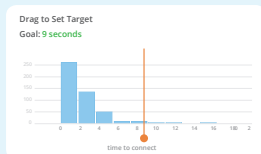

WI-FI SERVICE LEVELS

MIST BLE ENGAGEMENT SERVICE

Deliver indoor location-based services to your mobile devices, such as turn-by-turn directions and contextually relevant messages.