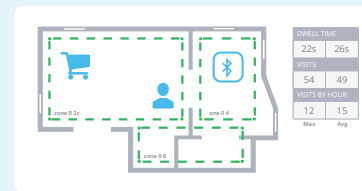

MIST BLE ASSET VISIBILITY SERVICE

Get full visibility into people and things using standards-based Bluetooth® BLE

- Create unlimited beacons, anytime and anywhere
- Greet customers with personalized messages
- Provide turn-by-turn directions
- Proximity notifications and location-based advertising

WHY IS MIST BLE UNIQUE?

Patented virtual BLE (vBLE) technology lets you deploy and move virtual beacons with the simple click of a mouse (or via APIs), eliminating the need for physical beacons.

Monitor visits and dwell times, with detailed drill down into zone traffic patterns and congestion points.

100% standards-based approach, using Bluetooth® LE that is integrated into enterprise-grade Access Points.

CUSTOMERS

TOP E-COMMERCE COMPANY