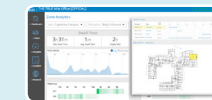

Patented virtual BLE (vBLE) technology lets you deploy and move virtual beacons with the simple click of a mouse (or via APIs), eliminating the need for physical beacons.