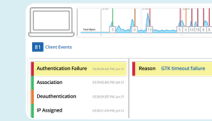

OPTIMIZE SERVICES BASED ON TRAFFIC PATTERNS

- Real-time analytics (visits, dwell times, time of day)
- 100% open via APIs

The Mist Learning WLAN delivers the best Wi-Fi and Bluetooth® LE experiences for shoppers and employees.

WHY IS MIST WI-FI UNIQUE?

Easily monitor user Service Level Expectations (SLE) in real-time and provide predictive recommendations to avoid or fix problems.

Dynamically capture packets the moment an event occurs; Rewind to see any user's state at any point in time.