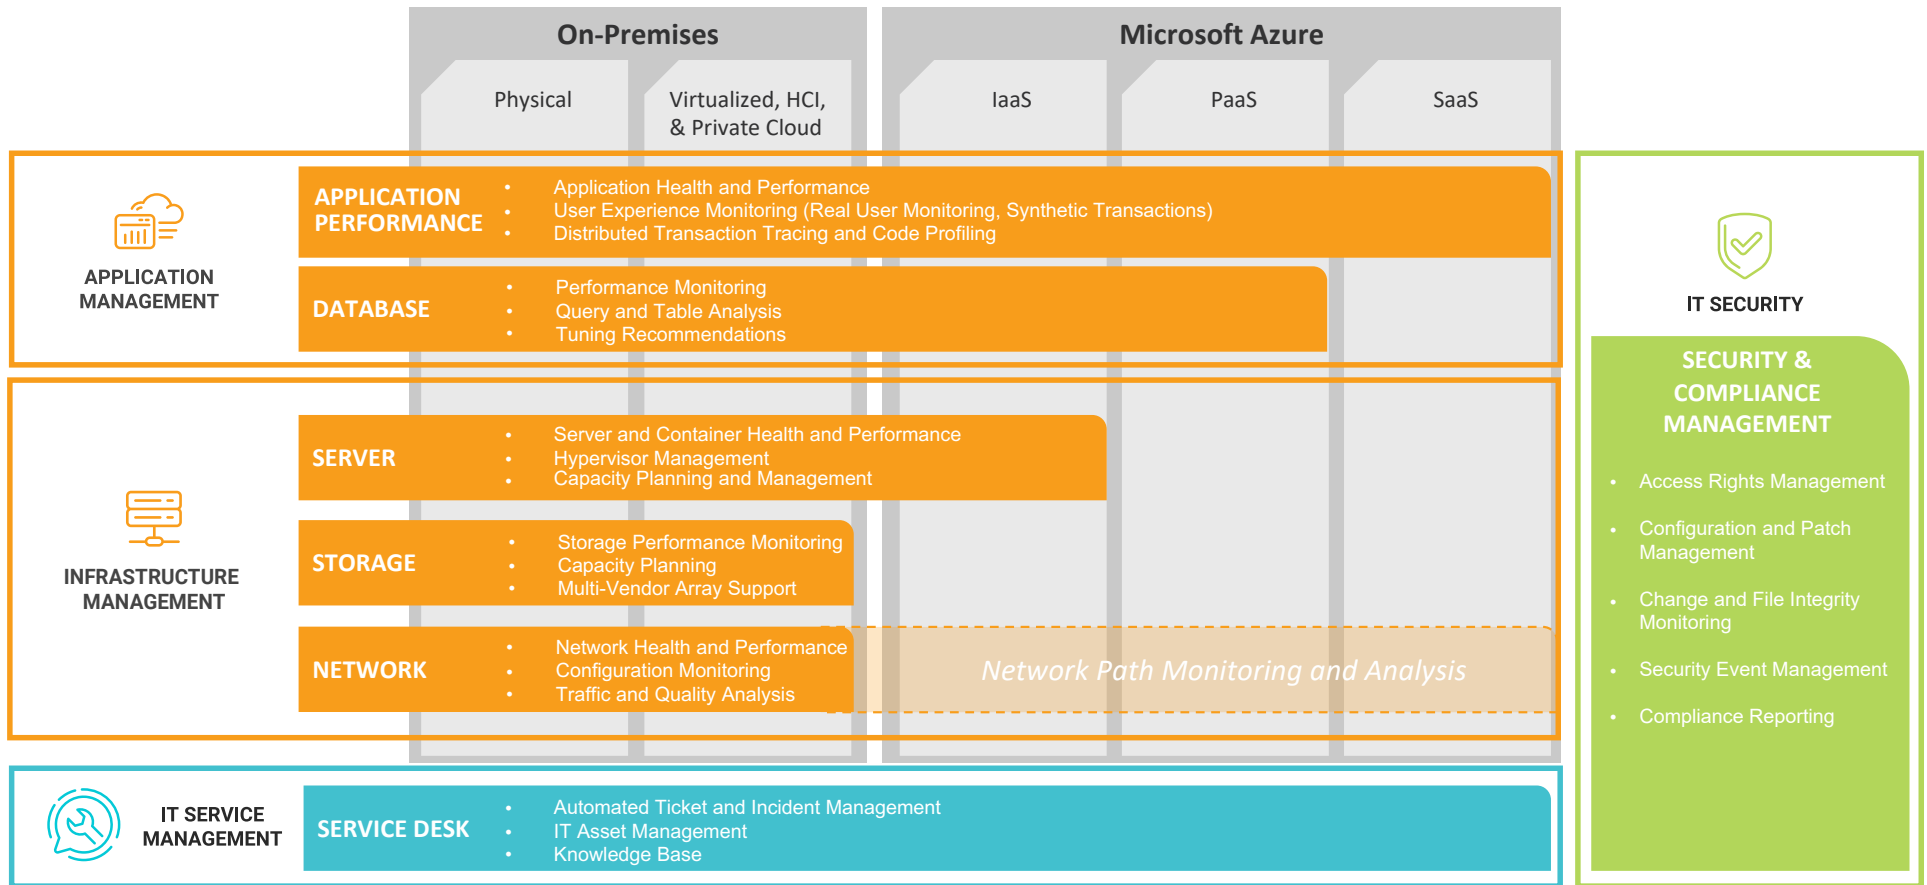

SolarWinds® IT Operations Management for Microsoft® Technologies

NORTH AMERICA CHANNEL:
Phone: 855.498.4155
Email: reseller@solarwinds.com

GOVERNMENT AND EDUCATION CHANNEL:
Phone: 877.946.3751
Email: federalsales@solarwinds.com
Email: governmentsales@solarwinds.com
Email: educationalsales@solarwinds.com

© 2020 SolarWinds Worldwide, LLC. All rights reserved.

The SolarWinds trademarks, service marks, and logos are the exclusive property of SolarWinds Worldwide, LLC or its affiliates. All other trademarks are the property of their respective owners.