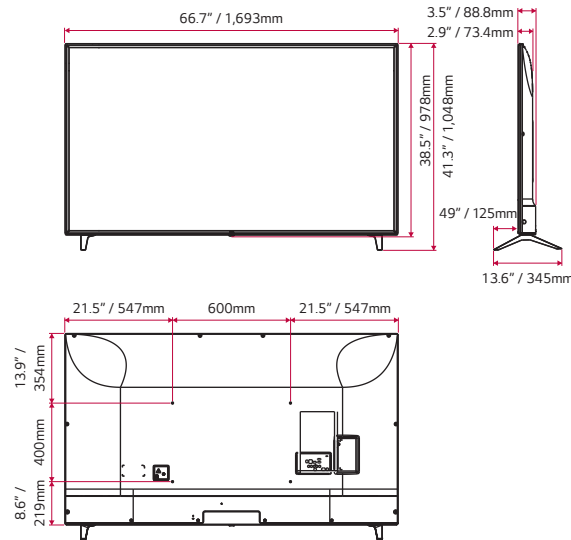

Dimensions

86"

75"

65"

55"

49"

43"