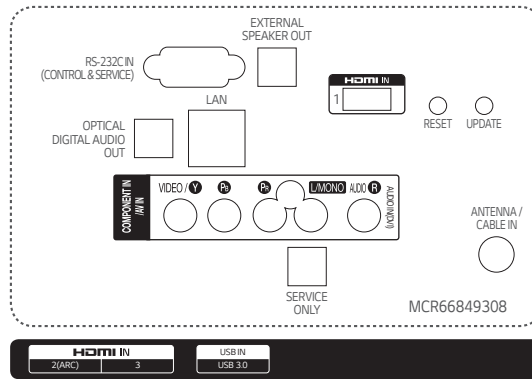

Dimensions

86"

75"

65"

55"

49"

43"

Connectivity

86"

75"

65"

55"

49"

43"

* Dimensions & Jack Panels (Read/Side) may differ from the above image, so please reach LG salesteam to ensure before order.

Specifications