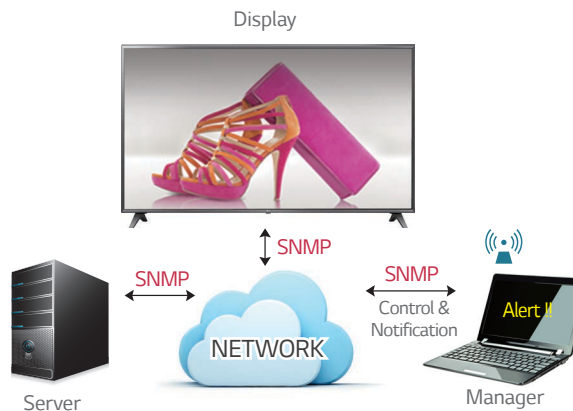

SuperSign Control

SuperSign Control is a basic control software. Up to 100 displays are controlled by one account with a single server. Essential factors such as power, volume, scheduling can be remotely adjusted, with firmware updates supported. For larger-scale systems, SuperSign Control+ offers an optional, more advanced control system (additional cost) that provides an amazing, easy-to-manage server-based solution.

* SuperSign Control: Free version (Good at - Operating small and medium-sized signage displays)
* SuperSign Control+: Advanced and Paid version (Good at - Operating large-scale signage displays)
* See more for SuperSign Control+ at LG.com/B2B

UHD Commercial TV with Essential Smart Function

UU340C

Easy Management & Usability

Wake-up On LAN

WOL is the Ethernet networking standard to turn on TV or PC by transferring a network message. The message is transferred through another computer connected via LAN.

SNMP

SNMP (Simple Network Management Protocol) ensures convenient network management for system integrators and business managers.

Compatibility with AV Control system

This LG TV has Crestron Connected® Certification, a function that meets the growing needs for both device and environmental room controls in corporate meeting spaces.