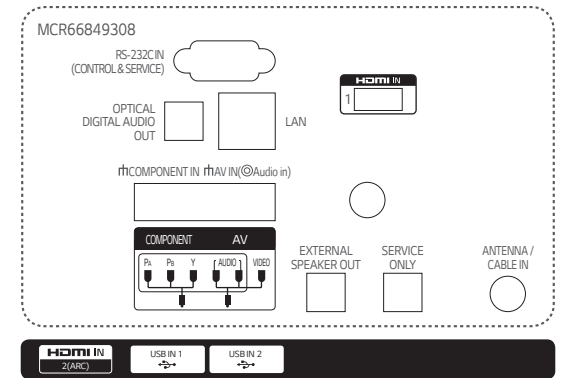

86"

75"

65"

55"

49"

43"

* Dimensions & Jack Panels (Read/Side) may differ from the above image, so please reach LG salesteam to ensure before order.

Specifications