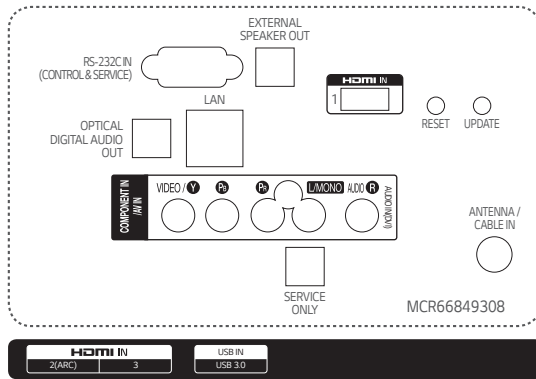

Dimensions

86"

75"

65"

55"

49"

43"

Connectivity

86"

75"

65"

55"

49"

43"

* Dimensions & Jack Panels (Read/Side) may differ from the above image, so please reach LG salesteam to ensure before order.

Specifications