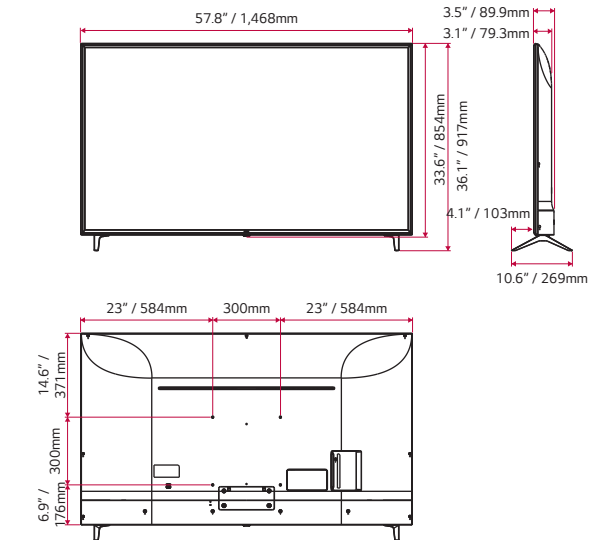

Dimensions

86"

75"

65"

55"

49"

43"