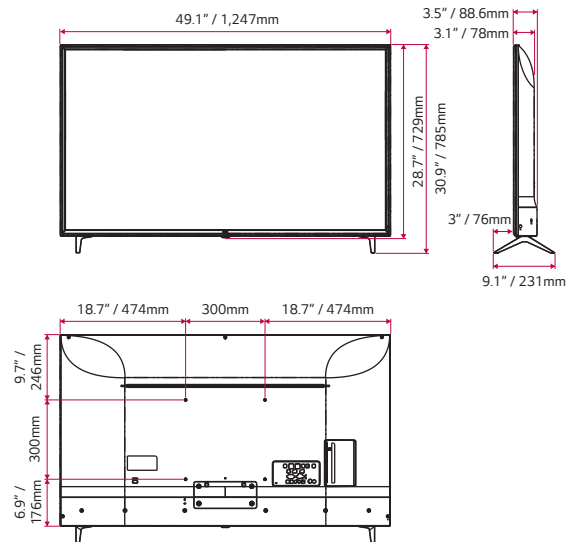

Dimensions

86"

75"

65"

55"

49"

43"