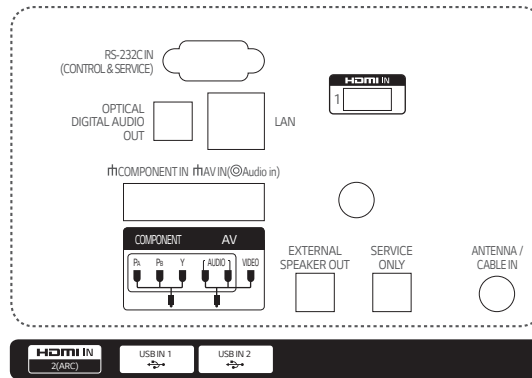

86"

75"

65"

55"

49"

43"

* Dimensions & Jack Panels (Read/Side) may differ from the above image, so please reach LG salesteam to ensure before order.

Specifications