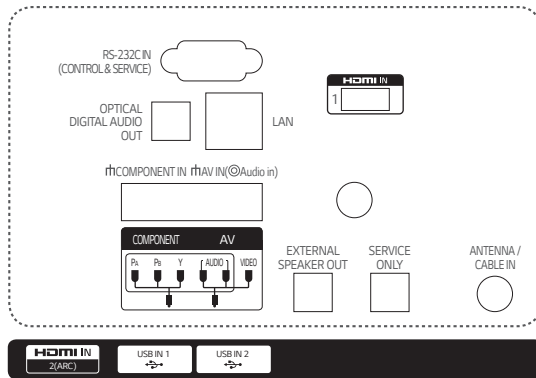

86"

75"

65"

55"

49"

43"

* Dimensions & Jack Panels (Read/Side) may differ from the above image, so please reach LG salesteam to ensure before order.

Specifications