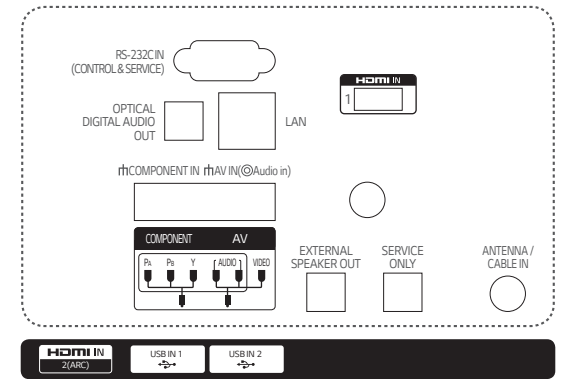

Dimensions

86"

75"

65"

55"

49"

43"

Connectivity

86"

75"

65"

55"

49"

43"

* Dimensions & Jack Panels (Read/Side) may differ from the above image, so please reach LG salesteam to ensure before order.

Specifications