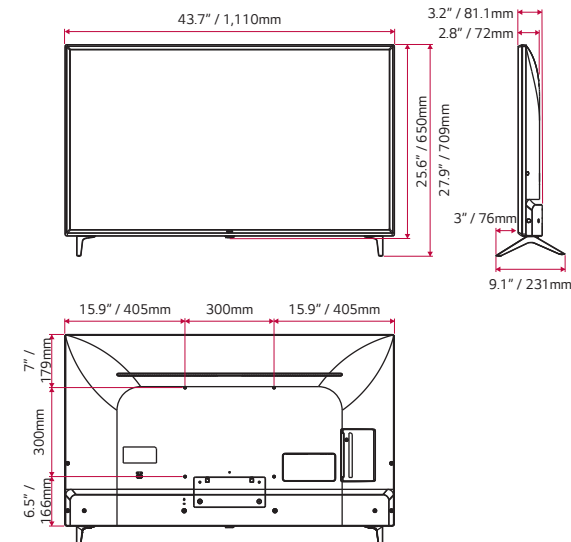

Dimensions

86"

75"

65"

55"

49"

43"