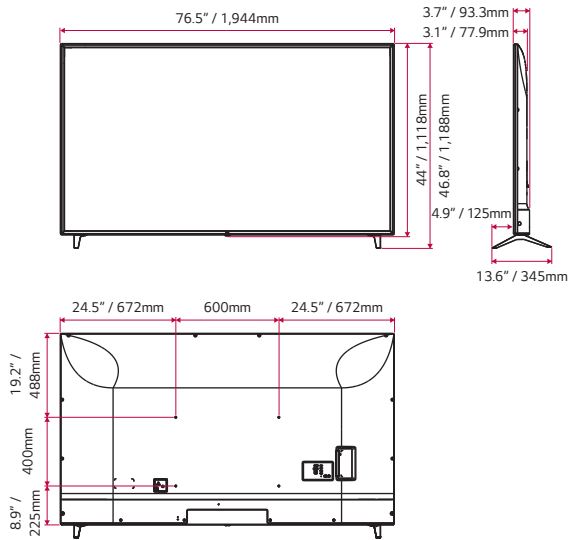

Dimensions

86"