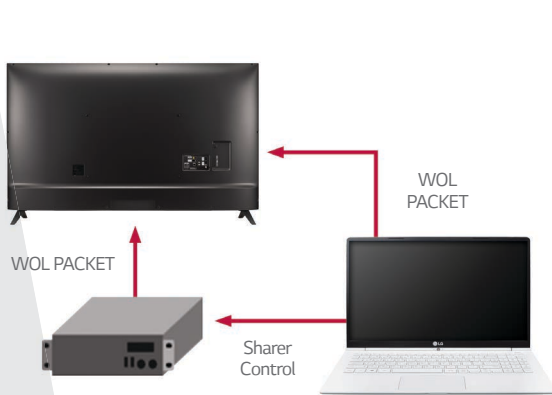

Perfect picture quality and color

Enjoy Full HD content in 4K ULTRA HD quality with the 4K Upscaler. The 4K Upscaler automatically upgrades Full HD content to ULTRA HD through several steps of upscaling processes. This LG TV can also deliver intense highlights, vivid colors and deep black on the screen by HDR10.

* SuperSign Control: Free version (Good at - Operating small and medium-sized signage displays)
* SuperSign Control+: Advanced and Paid version (Good at - Operating large-scale signage displays)
* See more for SuperSign Control+ at LG.com/B2B

UHD Commercial TV with Essential Smart Function

UU340C

Easy Management & Usability

Wake-up On LAN

WOL is the Ethernet networking standard to turn on TV or PC by transferring a network message. The message is transferred through another computer connected via LAN.