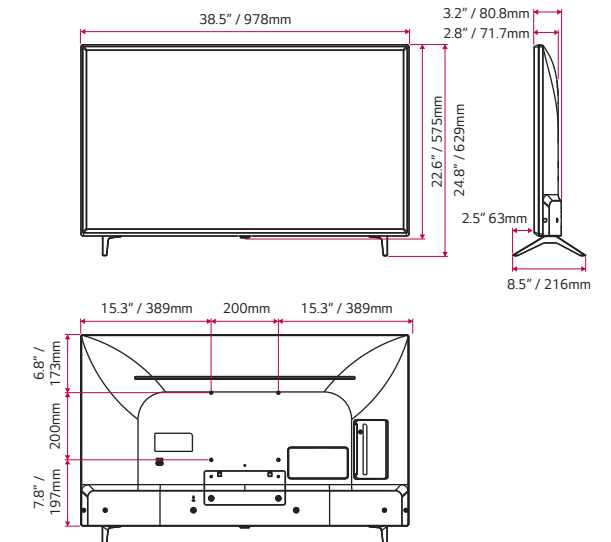

Dimensions

86"

75"

65"

55"

49"

43"