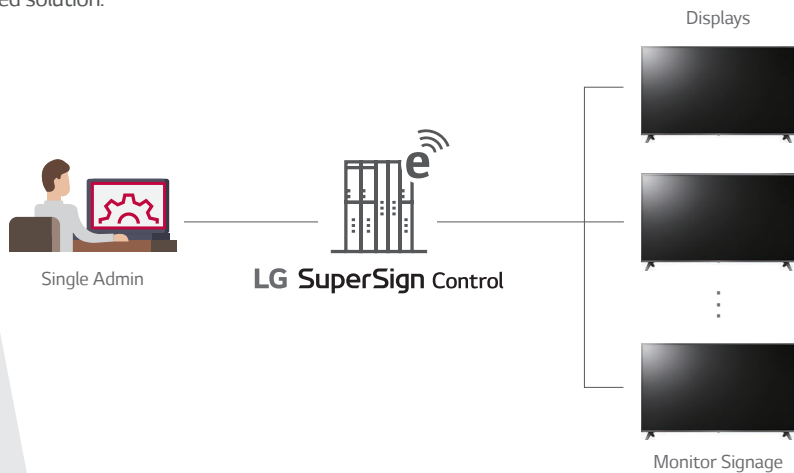

LG's latest Public Display TV, the UU340C supports UHD/4K resolution to provide optimal viewing in diverse business environments. With enhanced management functions including WOL (Wake On LAN), SNMP (Simple Network Management Protocol), and SuperSign Solution, managers can increase management efficiency while the edge-lit LED display and UHD picture quality improve the digital viewing experience.

* Actual product appearance may differ from the above simulated scene.
* UU340C (N.A.) series basically have a two-pole stand.

UHD Commercial TV with Essential Smart Function

UU340C

Remote Management and Amazing Quality

SuperSign Control

SuperSign Control is a basic control software. Up to 100 displays are controlled by one account with a single server. Essential factors such as power, volume, scheduling can be remotely adjusted, with firmware updates supported. For larger-scale systems, SuperSign Control+ offers an optional, more advanced control system (additional cost) that provides an amazing, easy-to-manage server-based solution.

Perfect picture quality and color

Enjoy Full HD content in 4K ULTRA HD quality with the 4K Upscaler. The 4K Upscaler automatically upgrades Full HD content to ULTRA HD through several steps of upscaling processes. This LG TV can also deliver intense highlights, vivid colors and deep black on the screen by HDR10.